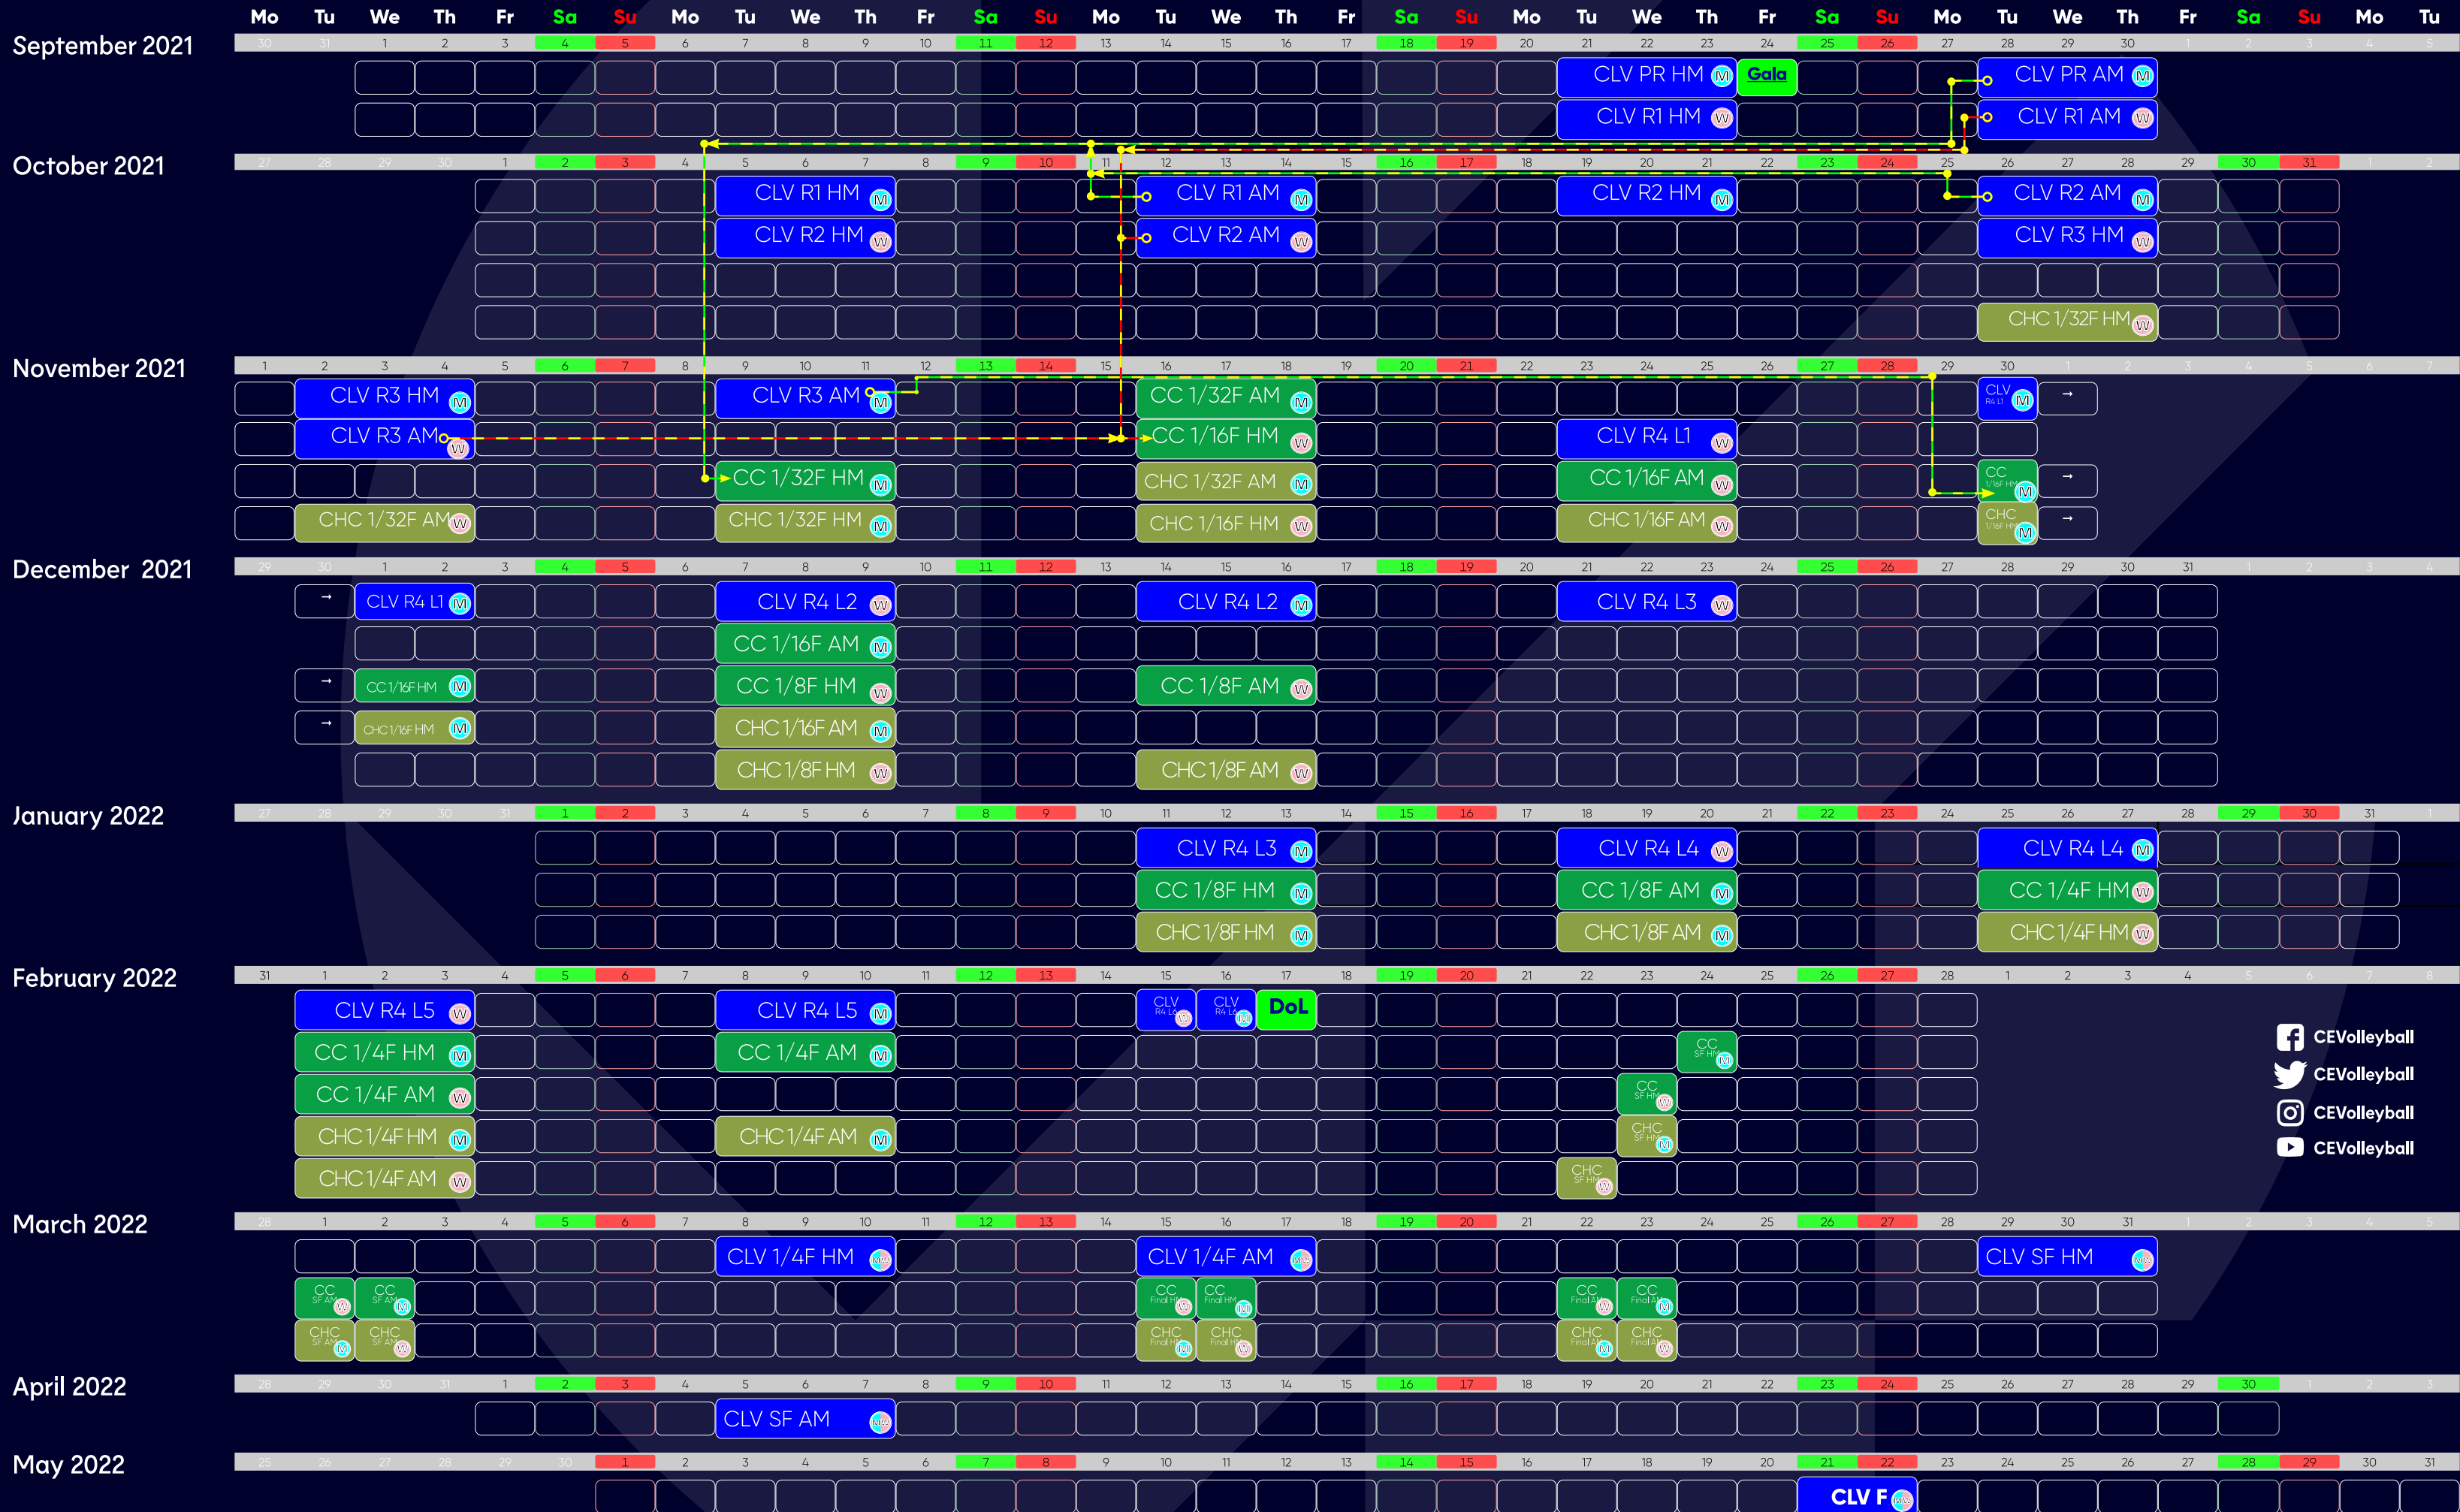

CEV European Cups 2022 Calendar

#CLVolleyM • #CLVolleyW • #CEVCupM • #CEVCupW • #CEVChallengeCupM • #CEVChallengeCupW

Updated: 14 July 2021

Champions League Volley 2022
CEV Cup 2022
Challenge Cup 2022
 R = Round, PR = Preliminary Round, L = Leg, SF = Semifinal, F = Final, HM = Home match, AM = Away match

M = Men,
 W = Women,
 MW = Men & Women,
 → = Men, → = Women, → = Interconnection,
 DoL / Gala = CLV DoL / Gala